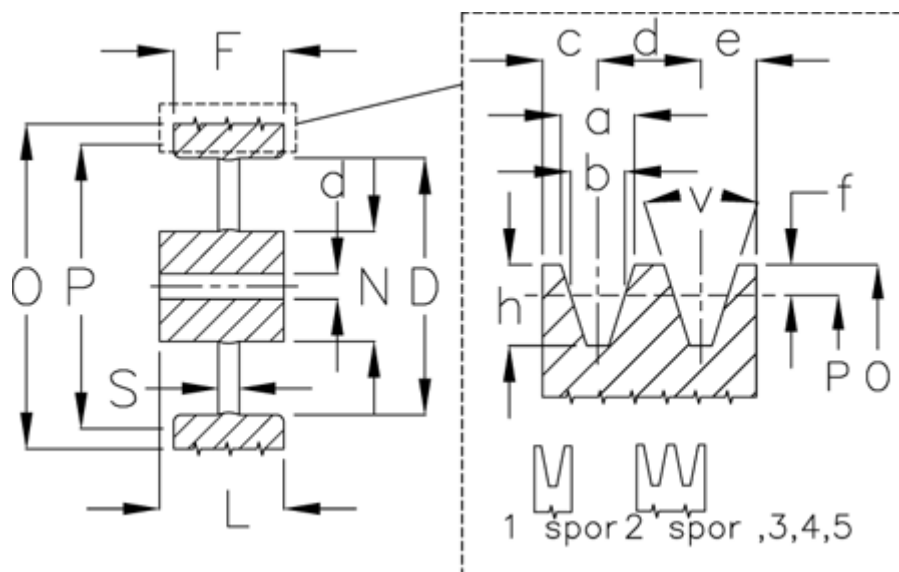

Article number: 60410131502

Description: V-belt pulley, no bore B 315/2

## Measures

D	= 273	S	= 15
d	= 20	Type	= B
F	= 44.0		
L	= 60		
N	= 88		
Number of ribs	= 2		
O	= 322.0		
P	= 315		